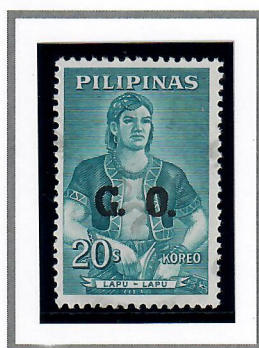

**OCTOBER 20, 1963**

**FAMOUS FILIPINOS DEFINITIVE ISSUE G. O.**

**LAPU LAPU**

**20-SENTIMOS**

**MALFORMED 'G.O.' OVERPRINT**

**Normal**

**Variety**

**OVERPRINT DOUBLED**

**SECOND 'G.O.' WITH FORGED OVERPRINT**

Normal Overprint measures 11mm x 3.5mm. Forged Overprint measures 11.5mm x 4mm.