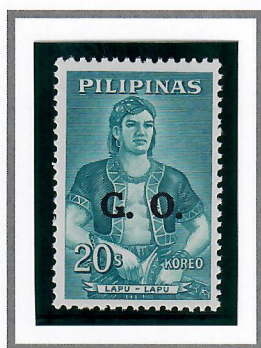

**OCTOBER 20, 1963**

**FAMOUS FILIPINOS DEFINITIVE ISSUE G. O.**

**LAPU LAPU**

**20-SENTIMOS**

**MALFORMED 'G.O.' OVERPRINT**

**Normal**

**Variety**

**OVERPRINT DOUBLED**

**SECOND 'G.O.' WITH FORGED OVERPRINT**

Normal Overprint measures 11mm x 3.5mm. Forged Overprint measures 11.5mm x 4mm.