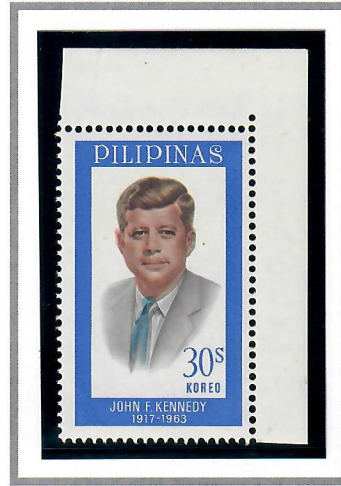

**MAY 29, 1965**

**PRESIDENT JOHN F KENNEDY, 48TH BIRTH ANNIVERSARY**

**30-SENTIMOS**

**ULTRAMARINE (TIE) AND PINK SHIFTED UPWARD  
CAUSING KENNEDY TO APPEAR WITH PINK MOUSTACHE**

**NORMAL**

**ERROR**

**PINK SHIFTED DOWNWARD  
CAUSING KENNEDY TO APPEAR TO BE LOOKING UPWARD**

**YELLOW AND PINK SHIFTED RIGHT  
CAUSING SHADOW ON RIGHT SIDE OF KENNEDY'S FACE**