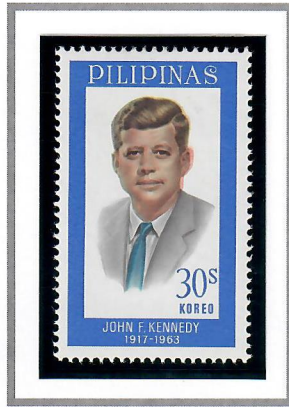

**MAY 29, 1965**

**PRESIDENT JOHN F KENNEDY, 48TH BIRTH ANNIVERSARY**

**30-SENTIMOS**

**ULTRAMARINE (TIE) AND PINK SHIFTED UPWARD  
CAUSING KENNEDY TO APPEAR WITH PINK MOUSTACHE**

**NORMAL**

**ERROR**

**PINK SHIFTED DOWNWARD  
CAUSING KENNEDY TO APPEAR TO BE LOOKING UPWARD**

**YELLOW AND PINK SHIFTED RIGHT  
CAUSING SHADOW ON RIGHT SIDE OF KENNEDY'S FACE**