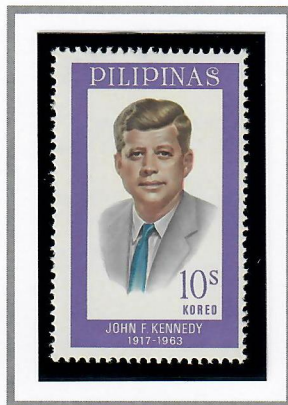

MAY 29, 1965

PRESIDENT JOHN F KENNEDY, 48TH BIRTH ANNIVERSARY

10-SENTIMOS

PINK AND YELLOW SHIFTED UPWARD

CAUSING KENNEDY TO APPEAR WITH PINK MOUSTACHE AND YELLOW HALO

NORMAL

ERROR

YELLOW OMITTED (CAUSING COLOUR OF FACE TO APPEAR PALE)

YELLOW SHIFTED LEFT

CAUSING SHADOW TO LEFT OF KENNEDY'S FACE