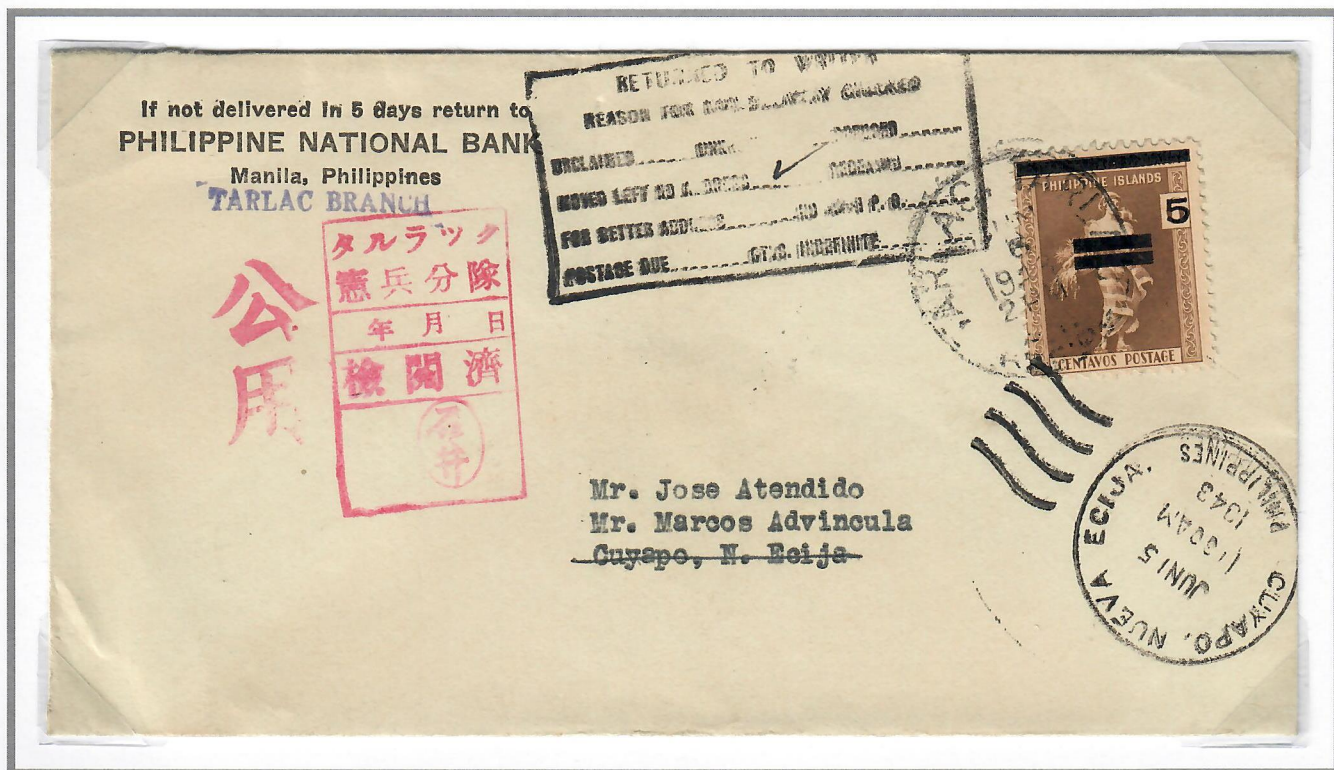

CIVIL CENSOR MARKS

TARLAC, TARLAC

Garrett IB18

OFFICIAL COMMERCIAL COVER

6 June 1943 – Official commercial cover from the Philippine National Bank, Tarlac to Cuyapo, Nueva Ecija with 5c Regular issue paying First Class domestic postal rate. Stamp tied with Tarlac, Tarlac Circular Date Stamp (Garrett Tarlac-1a). Rectangular Boxed Censor handstamp on top (Garrett IB18). Japanese translation: “Tarurakku (Tarlac) / Military Police Station / Year, Month, Day / Censored”, with bottom space for personal seal of censor (seal of Ishii used on this cover). Additional Official (KP) Handstamp. Cuyapo (14 June 1943) Receiving Circular Date backstamp. Rectangular Boxed Return to Sender handstamp indicating addressee had moved without leaving forwarding address. Cover returned with additional Cuyapo (15 June 1943) Departure Duplex Cancel on front.