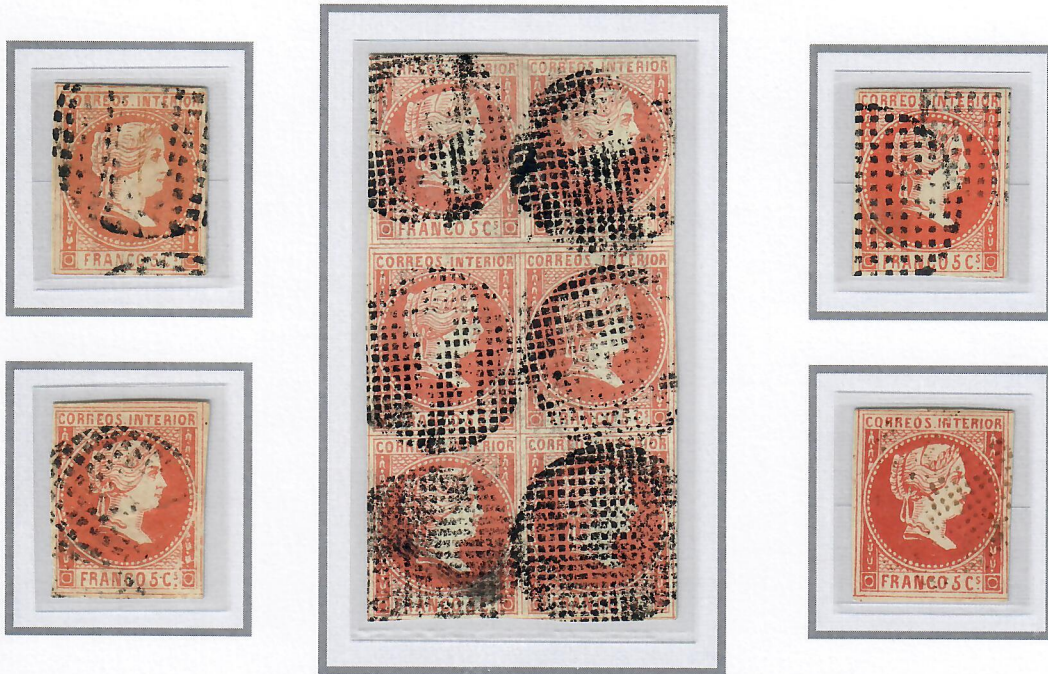

**JANUARY 1, 1859**

**5-CUARTOS**

**CIRCULAR DOTTED ORIGINATING CANCELLATION**

Position Nos. 3, 4, 1, 2, 3, and 4

**DOUBLE WEIGHT DOMESTIC COVER**

**ADDRESSED TO MANILA**

Large Black Baeza (Jul 13, 1860) Receiving Postmark Along Side Stamp Positions No. 2 and 1