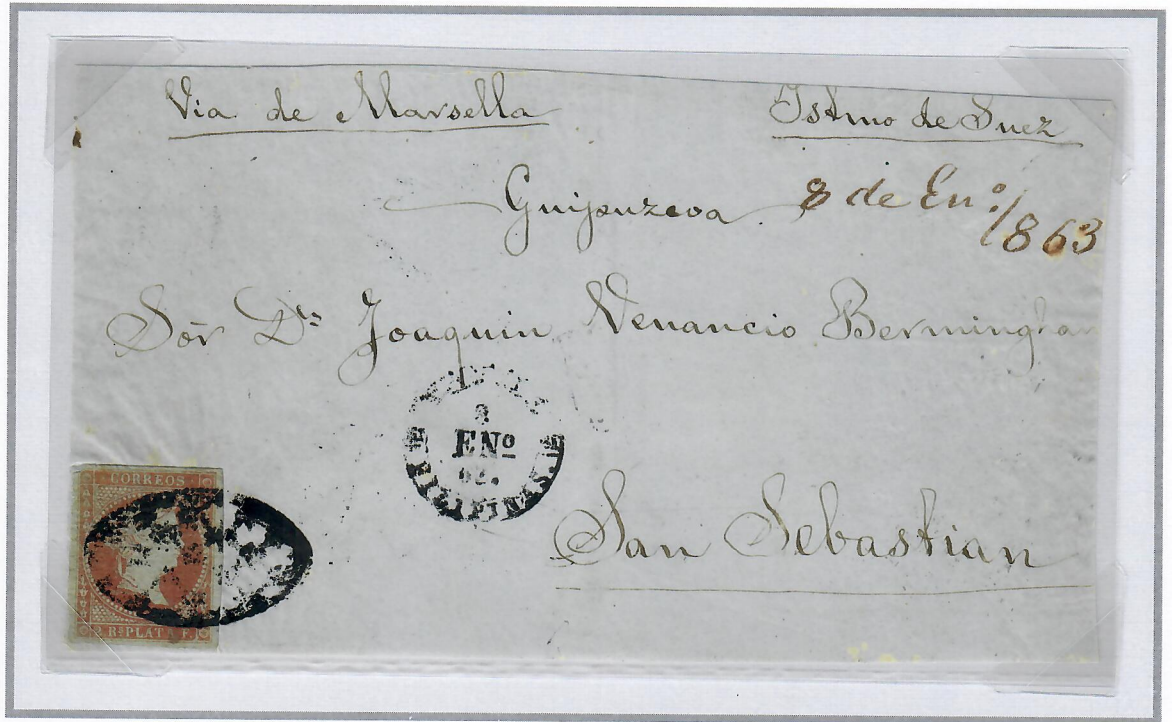

JANUARY 1, 1856

2-REALES

'MANILA – FILIPINAS' CIRCULAR DATE STAMP

**DOUBLE
WEIGHT
OVERSEAS
COVER**

**MANILA TO
SAN
SEBASTIAN
(SPAIN)**

Cover Front
with Parrilla
and
'Manila –
Filipinas'
8 Jan 1863
Departure
Postmark

QUADRUPLE WEIGHT OVERSEAS COVER

MANILA TO SAN SEBASTIAN (SPAIN)

Cover Front with Parrilla and 'Manila – Filipinas' (5 Jun 1862) Departure Postmark