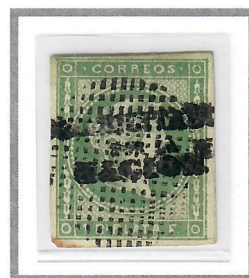

APRIL 12, 1870

OVERPRINTED ON ISSUES OF OCTOBER 1863

1-REAL

TRIPLE WEIGHT OVERSEAS RATE

APRIL 21, 1870 – MANILA TO SAN SEBASTIAN (SPAIN) VIA MARSELLA AND SUEZ

Cover Tied with Parrilla Cancellation and 'Manila - *' Departure Circular Date Stamp

San Sebastian (June 14, 1870) Receiving Postmark

POSTAL CANCELLATIONS

MANILA - STAR

CORREOS - MANILA

CIRCULAR DOTTED

CIRCULAR DOTTED

CIRCULAR DOTTED