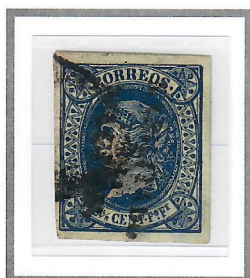

**DECEMBER 1868**

**OVERPRINTED ON ISSUES OF JANUARY 1, 1864**

**12-4/8 CENTIMOS DE PESO FUERTE**

**NO PERIOD UNDER 'O' OF 'PO'**

HORIZONTAL

HORIZONTAL (RIGHT STAMP WITH FLAW)

VERTICAL READING UP

HORIZONTAL  
PARRILLA CANCEL

VERTICAL READING DOWN  
PARRILLA CANCEL

HORIZONTAL  
ILOILO TOWN CANCEL

**NO PERIOD UNDER  
'E' OF 'FE'**

VERTICAL READING DOWN  
PARRILLA CANCEL

**NO PERIOD UNDER  
'E' OF 'FE' & 'O' OF 'PO'**

VERTICAL READING UP  
PARRILLA CANCEL

**LITHO FLAW - WHITE CIRCLE TO LEFT OF NECK**

HORIZONTAL  
PARRILLA CANCEL