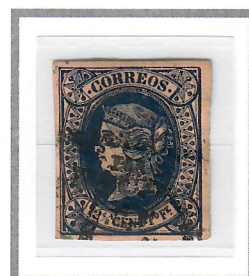

**DECEMBER 1868**

**OVERPRINTED ON ISSUES OF JANUARY 1, 1864**

**12-4/8 CENTIMOS DE PESO FUERTE**

**NO PERIOD UNDER 'O' OF 'PO'**

HORIZONTAL

HORIZONTAL (RIGHT STAMP WITH FLAW)

VERTICAL READING UP

HORIZONTAL  
PARRILLA CANCEL

VERTICAL READING DOWN  
PARRILLA CANCEL

HORIZONTAL  
ILOILO TOWN CANCEL

**NO PERIOD UNDER  
'E' OF 'FE'**

VERTICAL READING DOWN  
PARRILLA CANCEL

**NO PERIOD UNDER  
'E' OF 'FE' & 'O' OF 'PO'**

VERTICAL READING UP  
PARRILLA CANCEL

**LITHO FLAW - WHITE CIRCLE TO LEFT OF NECK**

HORIZONTAL  
PARRILLA CANCEL