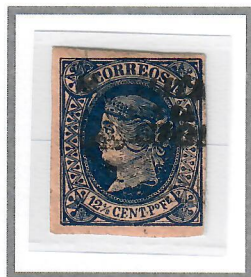

**DECEMBER 1868**

**OVERPRINTED ON ISSUES OF JANUARY 1, 1864**

**12-4/8 CENTIMOS DE PESO FUERTE**

**NO PERIOD UNDER 'O' OF 'PO'**

HORIZONTAL

HORIZONTAL (RIGHT STAMP WITH FLAW)

VERTICAL READING UP

HORIZONTAL  
PARRILLA CANCEL

VERTICAL READING DOWN  
PARRILLA CANCEL

HORIZONTAL  
ILOILO TOWN CANCEL

**NO PERIOD UNDER  
'E' OF 'FE'**

VERTICAL READING DOWN  
PARRILLA CANCEL

**NO PERIOD UNDER  
'E' OF 'FE' & 'O' OF 'PO'**

VERTICAL READING UP  
PARRILLA CANCEL

**LITHO FLAW - WHITE CIRCLE TO LEFT OF NECK**

HORIZONTAL  
PARRILLA CANCEL