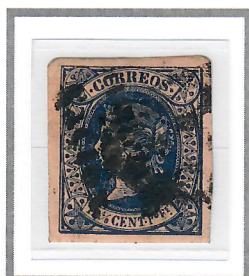

**DECEMBER 1868**

**OVERPRINTED ON ISSUES OF JANUARY 1, 1864**

**12-4/8 CENTIMOS DE PESO FUERTE**

**NO PERIOD UNDER 'O' OF 'PO'**

HORIZONTAL

HORIZONTAL (RIGHT STAMP WITH FLAW)

VERTICAL READING UP

HORIZONTAL  
PARRILLA CANCEL

VERTICAL READING DOWN  
PARRILLA CANCEL

HORIZONTAL  
ILOILO TOWN CANCEL

**NO PERIOD UNDER  
'E' OF 'FE'**

VERTICAL READING DOWN  
PARRILLA CANCEL

**NO PERIOD UNDER  
'E' OF 'FE' & 'O' OF 'PO'**

VERTICAL READING UP  
PARRILLA CANCEL

**LITHO FLAW - WHITE CIRCLE TO LEFT OF NECK**

HORIZONTAL  
PARRILLA CANCEL