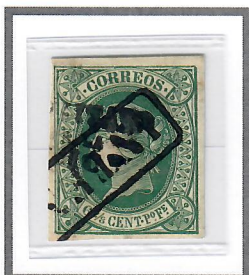

DECEMBER 1868

OVERPRINTED ON ISSUES OF JANUARY 1, 1864

6-2/8 CENTIMOS DE PESO FUERTE

CITY AND TOWN CANCELLATIONS

MANILA - * CDS

MANILA - * CDS

ILOILO OBLONG CANCEL

LINED RHOMBOID CANCELLATION

DOTTED STAR CANCELLATION

RECTANGULAR BOXED CANCELLATIONS

INTENDENCIA

INTENDENCIA

RECLAMADO
