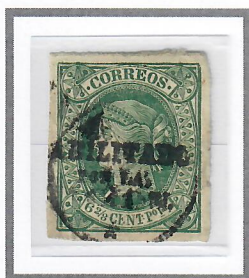

DECEMBER 1868

OVERPRINTED ON ISSUES OF JANUARY 1, 1864

6-2/8 CENTIMOS DE PESO FUERTE

SINGLE WEIGHT OVERSEAS COVER

JANUARY 12, 1871: MANILA TO MADRID (SPAIN) VIA GIBRALTAR

Stamps on Reverse Tied with Parrilla Cancellations and 'Manila - *' Departure CDS on Front
Partial Madrid (March 1871) Receiving Circular Date Stamp on Reverse

'MANILA - *' CIRCULAR DATE STAMP

HORIZONTAL

HORIZONTAL

INVERTED

INVERTED