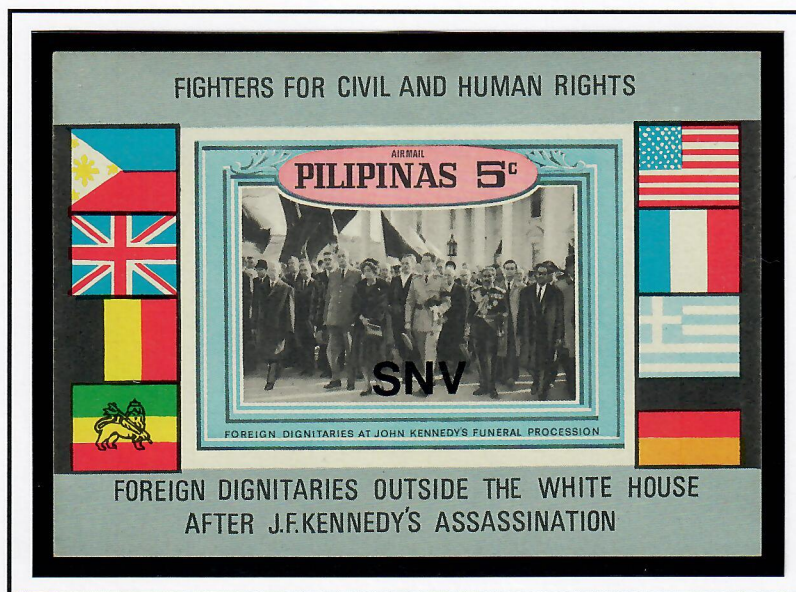

1968

KENNEDY MEMORIAL ISSUE

MINIATURE SHEETS

S N V (SPECIMEN NO VALUE) OVERPRINT IN BLACK

4.5MM X 12MM

This Overprint is Only Known to Exist on the Two Miniature Sheets