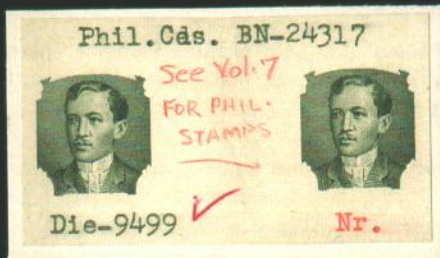

2460

2464

2472

2465

2467 EX

2468