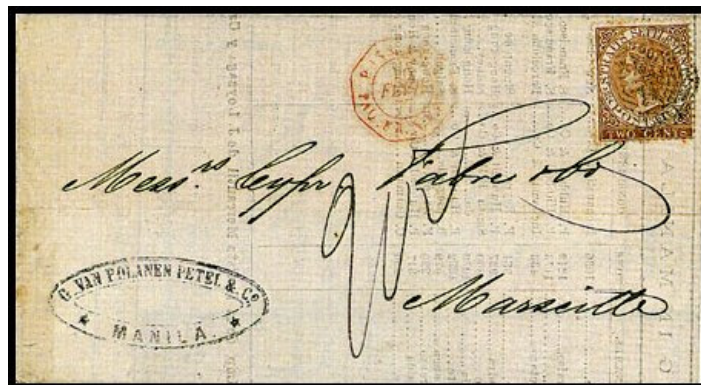

G. VAN POLANEN PETEL AND COMPANY

TYPE 1: DOUBLE OUTER LINE AND SINGLE INNER LINE OVAL HANDSTAMP

**G. VAN POLANEN PETER & CO ON TOP
BLANK CENTRE
MANILA ON BOTTOM**

*MANILA ORIGINATING COVER TO MARSEILLE, FRANCE
WITH STRAITS SETTLEMENT STAMP AFFIXED*

TYPE 2: DOUBLE OUTER LINE AND SINGLE INNER LINE OVAL HANDSTAMP

**G VAN POLANEN PETER & CO ON TOP
BLANK CENTRE
A MANILLE ON BOTTOM**