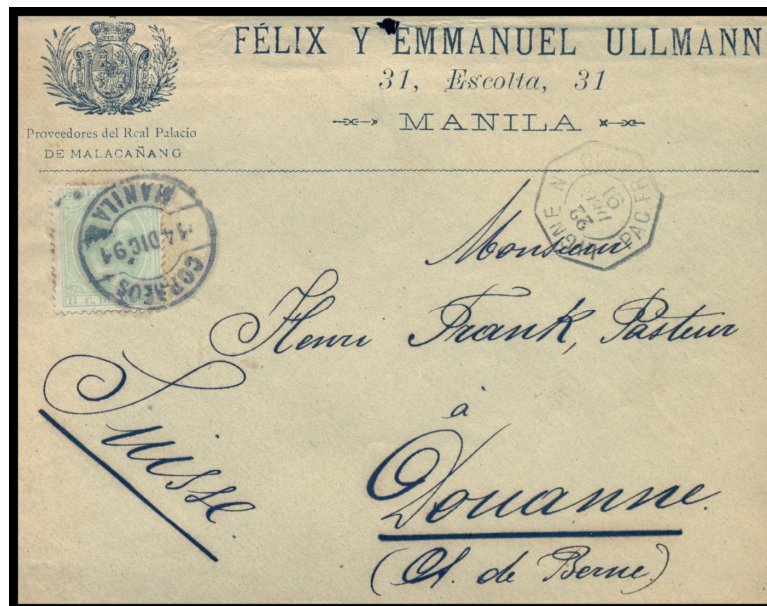

**FELIX AND EMMANUEL ULLMANN**

**PRINTED LETTERHEAD ON COVER**

**TYPE 1: FELIX Y EMMANUEL ULLMANN. 31 ESCOLTA, MANILA.**

SINGLE WEIGHT OVERSEAS RATE TO BERNE, SWITZERLAND

JULY 14, 1891 DEPARTURE CDS AND JULY 21, 1891 FRENCH PAQUEBOT CANCEL

**TYPE 2: FELIX Y EMMANUEL ULLMANN / 31, ESCOLTA, 31 / MANILA WITH MALACAÑANG SEAL**

SINGLE WEIGHT OVERSEAS RATE TO BERNE, SWITZERLAND

DECEMBER 14, 1891 DEPARTURE CDS AND DECEMBER 22, 1891 FRENCH PAQUEBOT CANCEL