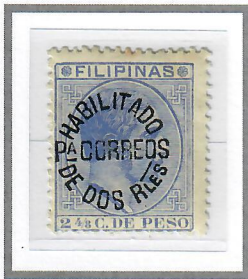

1881 - 1888

SURCHARGED ON POSTAGE STAMPS

BLACK SURCHARGE

1R ON 2-4/8c (FIRST RETOUCH) KING ALFONSO XII ISSUE OF 1883

Unlisted in Scott

2R ON 2-4/8c (ORIGINAL STATE) KING ALFONSO XII ISSUE OF 1882

Scott #94 (PG-28)

Scott #94 (PG-29)

Scott #94 (PG-30)

Scott #94 (PG-31)

2R ON 2-4/8c (FIRST RETOUCH) KING ALFONSO XII ISSUE OF 1883

Scott #94a (PG-28)

Scott #94a (PG-29)

Scott #94a (PG-30)

2R ON 2-4/8c (SECOND RETOUCH) KING ALFONSO XII ISSUE OF 1886