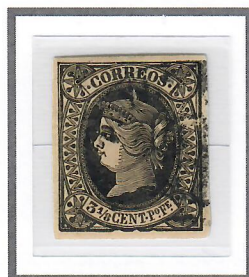

**JANUARY 1, 1864**

**3-1/8 CENTIMOS DE PESO FUERTE**

Issued to pre-pay single weight interior postal rate. Engraved by Jose Perez Varela and typographed by the Fabrica Nacional de Moneda y Timbre, Madrid. Issued in shades of black on cream, buff, or yellowish paper.

**PRINTING FLAWS**

Broken Frame Line  
Bottom Left Corner

Missing Frame Line  
Lower Left Section

Hollow Circle  
Left of Chin

Hollow Circles  
Left & Bottom of Chin

**WAVY BOTTOM FRAME LINE**

Between 'C' and 'P'

Between 'C' and 'P'

Between 'C' and 'P'

Between 'E' and 'N'