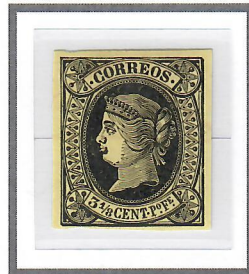

**JANUARY 1, 1864**

**3-1/8 CENTIMOS DE PESO FUERTE**

Issued to pre-pay single weight interior postal rate. Engraved by Jose Perez Varela and typographed by the Fabrica Nacional de Moneda y Timbre, Madrid. Issued in shades of black on cream, buff, or yellowish paper.

**PRINTING FLAWS**

Broken Frame Line  
Bottom Left Corner

Missing Frame Line  
Lower Left Section

Hollow Circle  
Left of Chin

Hollow Circles  
Left & Bottom of Chin

**WAVY BOTTOM FRAME LINE**

Between 'C' and 'P'