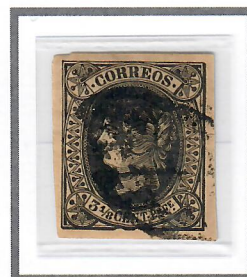

**JANUARY 1, 1864**

**3-1/8 CENTIMOS DE PESO FUERTE**

Issued to pre-pay single weight interior postal rate. Engraved by Jose Perez Varela and typographed by the Fabrica Nacional de Moneda y Timbre, Madrid. Issued in shades of black on cream, buff, or yellowish paper.

**PRINTING FLAWS**

Broken Frame Line  
Bottom Left Corner

Missing Frame Line  
Lower Left Section

Hollow Circle  
Left of Chin

Hollow Circles  
Left & Bottom of Chin

**WAVY BOTTOM FRAME LINE**

Between 'C' and 'P'

Between 'C' and 'P'

Between 'C' and 'P'

Between 'E' and 'N'