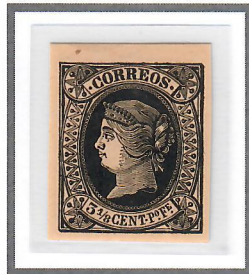

**JANUARY 1, 1864**

**3-1/8 CENTIMOS DE PESO FUERTE**

Issued to pre-pay single weight interior postal rate. Engraved by Jose Perez Varela and typographed by the Fabrica Nacional de Moneda y Timbre, Madrid. Issued in shades of black on cream, buff, or yellowish paper.

**PRINTING FLAWS**

Broken Frame Line  
Bottom Left Corner

Missing Frame Line  
Lower Left Section

Hollow Circle  
Left of Chin

Hollow Circles  
Left & Bottom of Chin

**WAVY BOTTOM FRAME LINE**

Between 'C' and 'P'