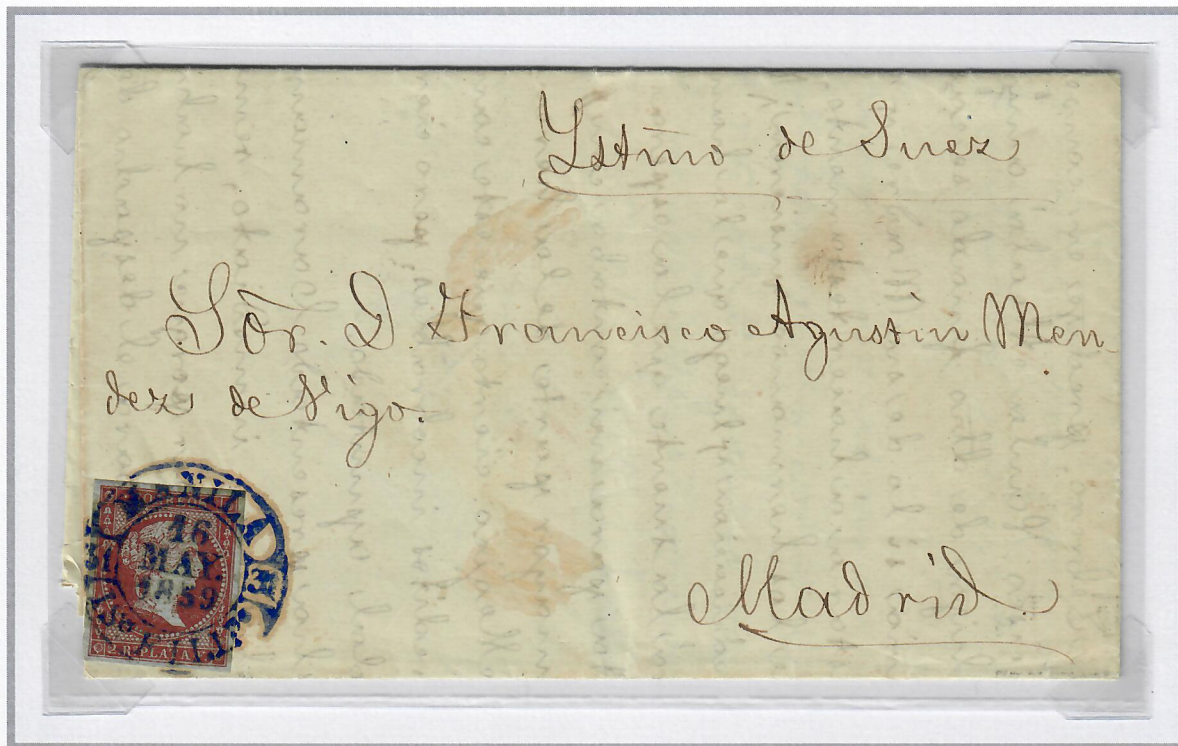

JANUARY 1, 1856

2-REALES

**DOUBLE
WEIGHT
OVERSEAS
COVER**

**MANILA TO
MADRID
(SPAIN)**

Cover with
Small Blue
Baeza
16 May 1859
Departure
Postmark

San Roque
11 Jul 1859
and Madrid
15 Jul 1859
Receiving
Postmarks

DOUBLE WEIGHT OVERSEAS COVER

MANILA TO BILBAO (SPAIN)

Cover Front with Parrilla and 'Manila - *' (26 May 1862) Departure Postmark