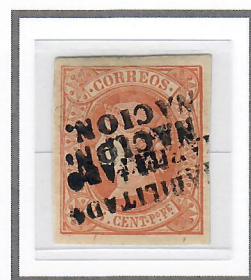

DECEMBER 1868

OVERPRINTED ON ISSUES OF JANUARY 1, 1864

25-CENTIMOS DE PESO FUERTE

HORIZONTAL

HORIZONTAL

HORIZONTAL (DOUBLED ON LEFT STAMP)

DOUBLED

VERTICAL READING UP

VERTICAL READING UP

VERTICAL READING DOWN

VERTICAL UP, DOUBLED

INVERTED & DOUBLED

PARRILLA CANCELLATION

HORIZONTAL

HORIZONTAL

VERTICAL READING UP