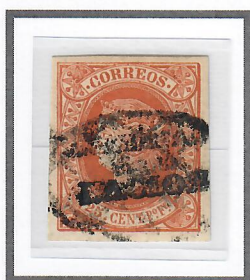

DECEMBER 1868

OVERPRINTED ON ISSUES OF JANUARY 1, 1864

25-CENTIMOS DE PESO FUERTE

HORIZONTAL

HORIZONTAL

HORIZONTAL (DOUBLED ON LEFT STAMP)

DOUBLED

VERTICAL READING UP

VERTICAL READING UP

VERTICAL READING DOWN

VERTICAL UP, DOUBLED

INVERTED & DOUBLED

PARRILLA CANCELLATION

HORIZONTAL

HORIZONTAL

VERTICAL READING UP

VERTICAL READING UP

VERTICAL READING DOWN

VERTICAL READING DOWN

INVERTED

VERTICAL UP, DOUBLED