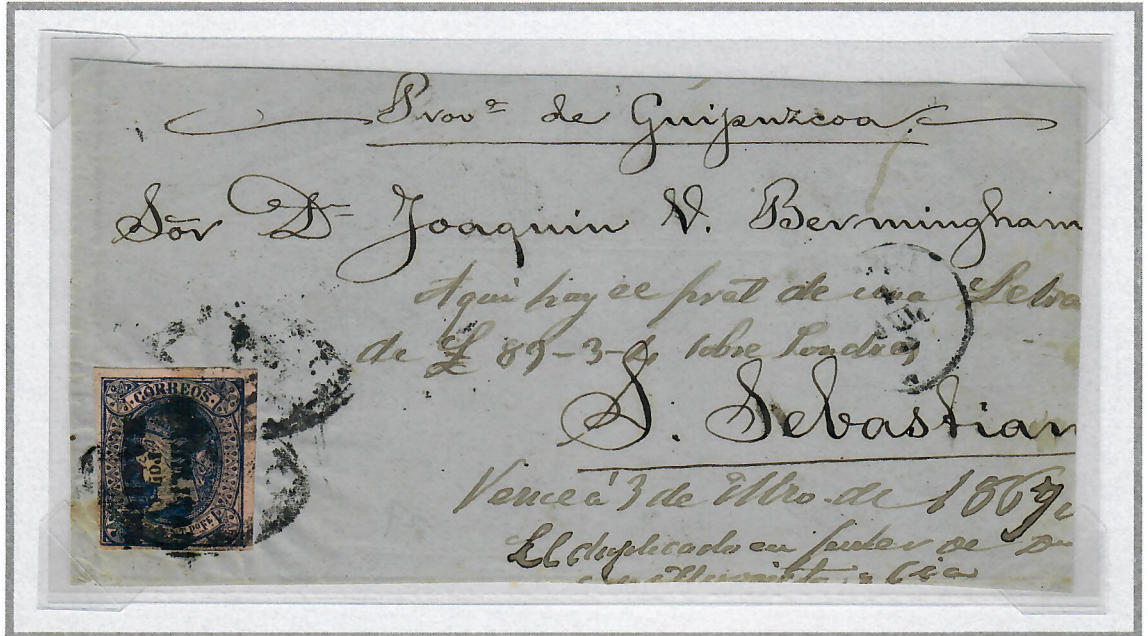

DECEMBER 1868

OVERPRINTED ON ISSUES OF JANUARY 1, 1864

12-4/8 CENTIMOS DE PESO FUERTE

SINGLE  
WEIGHT  
OVERSEAS  
COVER FRONT

MANILA TO  
SAN  
SEBASTIAN  
(SPAIN)

Tied with Parrilla  
and  
'Manila - \*'  
July 1, 1869  
Departure  
CDS

VERTICAL OVERPRINT, READING DOWNWARD

VERTICAL OVERPRINT, READING UPWARD

SINGLE  
WEIGHT  
OVERSEAS  
COVER

MANILA TO  
MADRID  
(SPAIN)

Tied with  
Parrilla and  
'Manila - \*'  
Aug 12, 1869  
Departure  
Circular  
Date Stamp