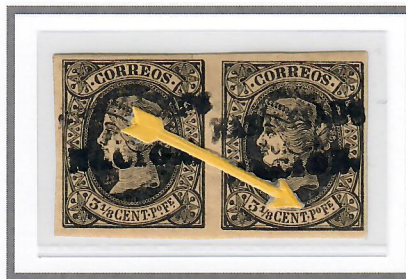

DECEMBER 1868

OVERPRINTED ON ISSUES OF JANUARY 1, 1864

3-1/8 CENTIMOS DE PESO FUERTE

NO PERIOD UNDER 'O' OF 'PO'

VERTICAL READING
DOWN

VERTICAL READING DOWN

VERTICAL READING
UPWARD

INVERTED

HORIZONTAL

NO PERIOD UNDER 'E' OF 'FE' VARIETY

HORIZONTAL

HORIZONTAL

VERTICAL READING UP

NO PERIOD UNDER 'O' OF 'PO' AND 'E' OF 'FE'

HORIZONTAL

HORIZONTAL