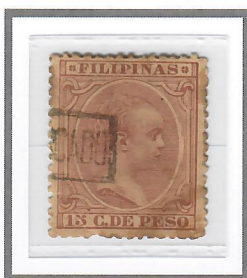

1890 – 1897

'CERTIFICADO' REGISTRATION CANCELLATIONS

SMALL RECTANGULAR BOXED CANCEL WITH SQUARE ENDS  
BOX HEIGHT 8MM  
4MM TALL LETTERING

15c Red Brown (1892)  
Cliché II – Scott #169

LARGE OBLONG CANCEL  
5MM TALL LETTERING

1m Dark Violet (1890)  
Cliché I – Scott #P9

5m Dark Violet (1890)  
Cliché I – Scott #P17

MANUSCRIPT 'CERTIFICADO' AND 'R' CANCELS

10c Yellow Brown (1896)  
Cliché III – Scott #166

15c Rose (1894)  
Cliché II – Scott #170

15c Blue Green (1896)  
Cliché II – Scott #171

15c Blue Green (1896)  
Cliché II – Scott #171

1/8c Orange Brown (1894)  
Cliché I – Scott #P7