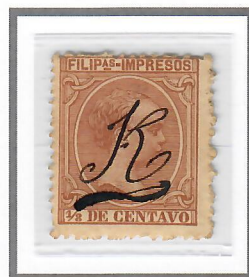

1890 – 1897

'CERTIFICADO' REGISTRATION CANCELLATIONS

SMALL RECTANGULAR BOXED CANCEL WITH SQUARE ENDS  
BOX HEIGHT 8MM  
4MM TALL LETTERING

15c Red Brown (1892)  
Cliché II – Scott #169

LARGE OBLONG CANCEL  
5MM TALL LETTERING

1m Dark Violet (1890)  
Cliché I – Scott #P9

5m Dark Violet (1890)  
Cliché I – Scott #P17

MANUSCRIPT 'CERTIFICADO' AND 'R' CANCELS

10c Yellow Brown (1896)  
Cliché III – Scott #166

15c Rose (1894)  
Cliché II – Scott #170

15c Blue Green (1896)  
Cliché II – Scott #171

15c Blue Green (1896)  
Cliché II – Scott #171

1/8c Orange Brown (1894)  
Cliché I – Scott #P7