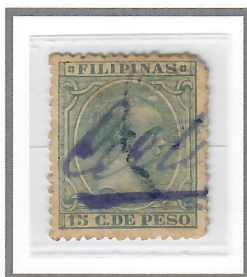

1890 – 1897

'CERTIFICADO' REGISTRATION CANCELLATIONS

SMALL RECTANGULAR BOXED CANCEL WITH SQUARE ENDS  
BOX HEIGHT 8MM  
4MM TALL LETTERING

15c Red Brown (1892)  
Cliché II – Scott #169

LARGE OBLONG CANCEL  
5MM TALL LETTERING

1m Dark Violet (1890)  
Cliché I – Scott #P9

5m Dark Violet (1890)  
Cliché I – Scott #P17

MANUSCRIPT 'CERTIFICADO' AND 'R' CANCELS

10c Yellow Brown (1896)  
Cliché III – Scott #166

15c Rose (1894)  
Cliché II – Scott #170

15c Blue Green (1896)  
Cliché II – Scott #171

15c Blue Green (1896)  
Cliché II – Scott #171

1/8c Orange Brown (1894)  
Cliché I – Scott #P7