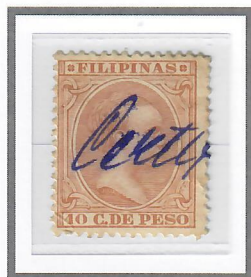

1890 – 1897

'CERTIFICADO' REGISTRATION CANCELLATIONS

SMALL RECTANGULAR BOXED CANCEL WITH SQUARE ENDS  
BOX HEIGHT 8MM  
4MM TALL LETTERING

15c Red Brown (1892)  
Cliché II – Scott #169

LARGE OBLONG CANCEL  
5MM TALL LETTERING

1m Dark Violet (1890)  
Cliché I – Scott #P9

5m Dark Violet (1890)  
Cliché I – Scott #P17

MANUSCRIPT 'CERTIFICADO' AND 'R' CANCELS

10c Yellow Brown (1896)  
Cliché III – Scott #166

15c Rose (1894)  
Cliché II – Scott #170

15c Blue Green (1896)  
Cliché II – Scott #171

15c Blue Green (1896)  
Cliché II – Scott #171

1/8c Orange Brown (1894)  
Cliché I – Scott #P7