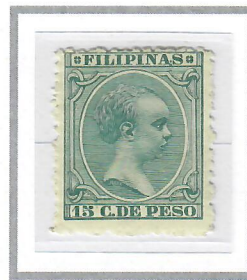

1890 – 1897

CONSTANT VARIETIES

'FILIPINA;S'

15c Red Brown (1892)
Scott #169

15c Blue Green (1896)
Scott #171

COLOURED HORIZONTAL LINE CUTTING ACROSS 'INA' OF 'FILIPINAS'

15c Rose (1894)
Scott #170

15c Blue Green (1896)
Scott #171