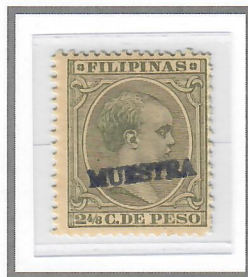

1890 – 1897

MUESTRA

LETTERING 3MM TALL (SIMILAR TO TYPE 2)

1c Rose (1894)
Scott #141

VIOLET LETTERING 2MM TALL (SIMILAR TO TYPE 2)

2-4/8c Dull Blue (1890)
Scott #149

2-4/8c Olive Grey (1892)
Scott #150

RED LETTERING 2MM TALL (SIMILAR TO TYPE 2)

2-4/8c Olive Grey (1892)
Scott #150

12-4/8c Orange (1892)
Scott #168

25c Dark Blue (1891)
Scott #178

5m Dark Violet (1890)
Scott #P17

VIOLET LETTERING 1.5MM TALL (SIMILAR TO TYPE 4)

20c Orange (1896)
Scott #176