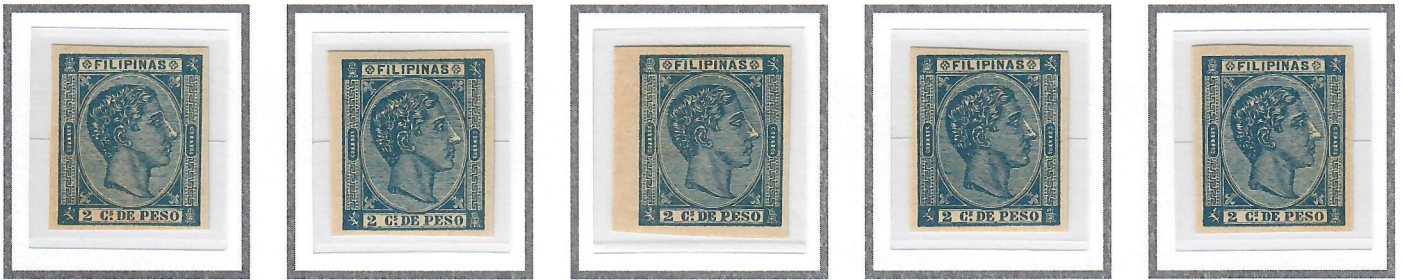

DECEMBER 1877

2-CENTAVOS DE PESO DARK BLUE

SEGUI FORGERY – IMPERFORATE
(POSSIBLY REPRINTS)

Gooding #53F2